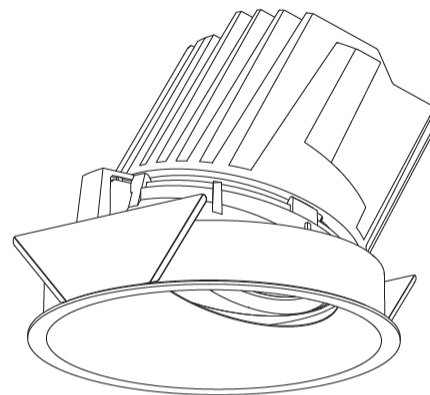

PHYSICAL

Shape: Round
Diameter (mm): 139
Diameter (in): 5 1/2
Height (mm): 126
Height (in): 4 15/16
Ceiling Thickness (mm): 10 / 12.5 / 15
Ceiling Thickness (in): 3/8 or 1/2 or 9/16
Min. Recessing Depth (mm): 140
Min. Recessing Depth (in): 5 1/2
Light Distribution: Adjustable / Asymmetric
Weight (kg): 0.816
Weight (lbs): 1.8
Fixture Finish: SSR / BKV / CWI / CRY / HAB / UFT / ITA / RUA / FTG / MYG / LOD / PUS / FRO / FUP / KIA / POP / BLS / SPG / MEY / GOH / GUM / CHC / COM / ABZ / JAG / OBR / MOS / ROR
Fixture Material: Aluminum Die Cast
Cut-out Measurements: 130mm / 5 1/8"

ELECTRICAL

Lamp Type: LED (Zhaga Standard)
Input Wattage (W): 28.6
Total Output Wattage (W): 26
Dimming: Tri-Mode (Non-Dimming and Phase Dimming (120Vac only) and 0-10V Dimming)
Driver Included: No
Driver Location: Recessed Housing
Driver Type: Constant Current - Universal
Driver Class: Class 2
Housing: See components
Input Voltage (V): 120 - 277
Constant Current (MA): 700

LED

Number of LEDs: 1
Color Temperature (°K): 2700 / 3000 / 3500 / 4000
Max. Delivered Lumen (lm): 2320 / 2380 / 2499 / 2550
Nominal Lumen (lm): 3210 / 3290 / 3459 / 3530
CRI: >90 CRI
Lamp Life (hrs): 50000

OPTICAL

Reflector: 20 / 25 / 40
Adjustability: Fixed

RATINGS AND CERTIFICATIONS

Certified By: Certified for North American Standards
IP rating: IP20